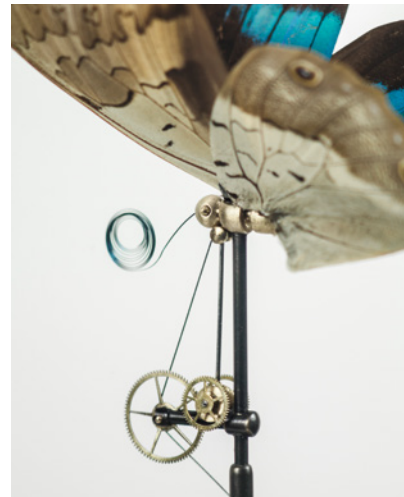

Key tailed prepona
Moving sculpture - unique piece
Set in a glass dome
H22 x Ø14,5 cm
· CHF 3'900 ·