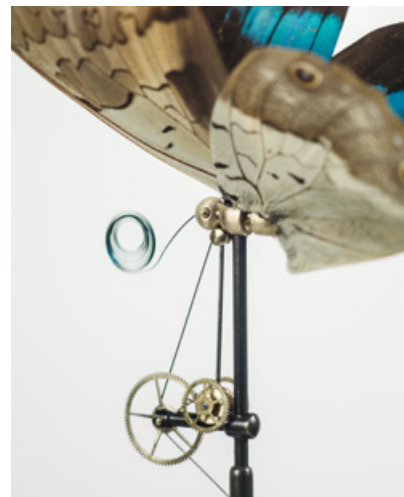

Key tailed preona
Moving sculpture - unique piece
Set in a glass dome
H22 x Ø14,5 cm
· CHF 3'900 ·