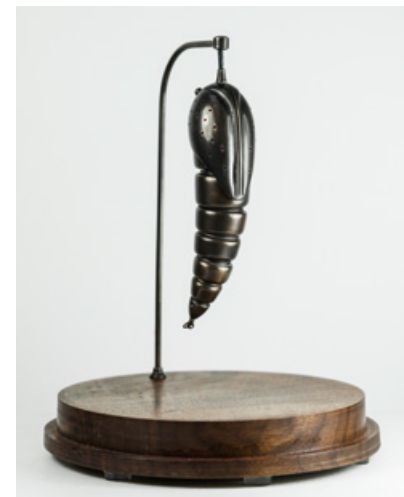

Bronze pupa
Moving sculpture - unique piece
Set in a glass dome
H22 x Ø14,5 cm
· CHF 4'400 ·