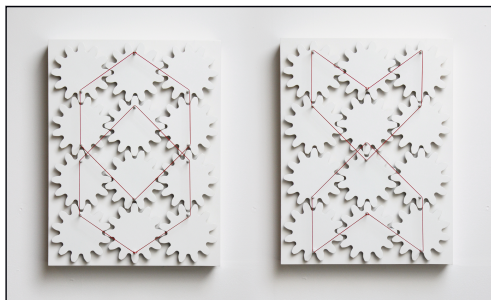

PERPETUAL TRANSIENCE

Jennifer Townley

All prices include Swiss VAT (8%)

Squares
110×110×20 cm - CHF 7'900
Unique piece

Cubes (small edition)
46×48×10 cm - CHF 5'200
Limited edition 6 pieces

Lift
180×100×50 cm - CHF 8'400
Unique piece

De Rode Draad
60×47×15 cm - CHF 5'600
Unique piece

Cubes (large edition)
130×120×10 cm - CHF 14'700
Limited edition 3 pieces