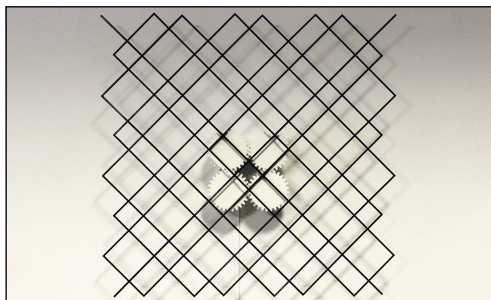

PERPETUAL TRANSIENCE

Jennifer Townley

All prices include Swiss VAT (8%)

Squares
110×110×20 cm - CHF 7'900
Unique piece

Cubes (small edition)
46×48×10 cm - CHF 5'200
Limited edition 6 pieces

Lift
180×100×50 cm - CHF 8'400
Unique piece

De Rode Draad
60×47×15 cm - CHF 5'600
Unique piece

Cubes (large edition)
130×120×10 cm - CHF 14'700
Limited edition 3 pieces