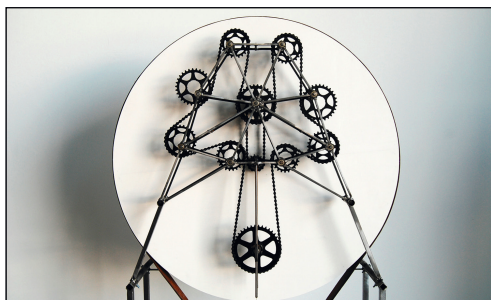

PERPETUAL TRANSIENCE

Jennifer Townley

All prices include Swiss VAT (8%)

Squares
110×110×20 cm - CHF 7'900
Unique piece

Cubes (small edition)
46×48×10 cm - CHF 5'200
Limited edition 6 pieces

Lift
180×100×50 cm - CHF 8'400
Unique piece

De Rode Draad
60×47×15 cm - CHF 5'600
Unique piece

Cubes (large edition)
130×120×10 cm - CHF 14'700
Limited edition 3 pieces